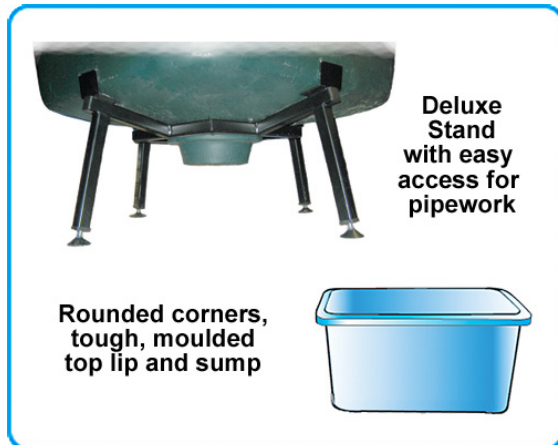

# AquaPolytanks

- High Quality tanks in high-impact UV stabilised polyethylene
- Extra-strong with thick walls - only base & base rim need support
- Easily cleaned with rounded corners, conical base and built-in sump
- Base grilles available – p.o.a.
- Dark Green and Royal Blue (Koi Vat Colour)
- Nestable for storage and transport
- Semi-square design with four different sizes available
- Ideal for fish holding systems

Description	Length & Width (A/B)	Base width (C/D)	Sidewall depth (E)	Cone depth (F)	Cover insert (G)	Drain Area Dia. (H)	Approx. Gallons Litres	Trade Price £ excl. VAT			
								Tanks each	10+ rate	Deluxe Stands	10+ rate
<b>Small</b>	30" 76cm	22" 56cm	18" 46cm	3" 8cm	9" 23cm	7" 18cm	40 190	59.50	55.00	N/A	N/A
<b>Medium Small</b>	36" 91cm	28" 71cm	28" 71cm	4.5" 11cm	9" 23cm	7" 18cm	100 450	129.50	125.00	69.50	67.50
<b>Medium Large</b>	48" 121cm	39" 99cm	22" 56cm	4.5" 11cm	11" 28cm	7" 18cm	150 680	199.50	189.50	99.50	97.50
<b>Large</b>	72" 183cm	58" 147cm	28" 71cm	9" 23cm	13.5" 34cm	11.5" 29cm	360 1650	395.00	375.00	P.O.A.	P.O.A.

All measurements are approximate. Please enquire regarding carriage.

- Deluxe stands – powder-coated metal, adjustable feet w/ end stops
- Full range of tank connectors, fittings, taps and valves etc. available
- Use tanks in conjunction with BubbleBead Filters for complete systems