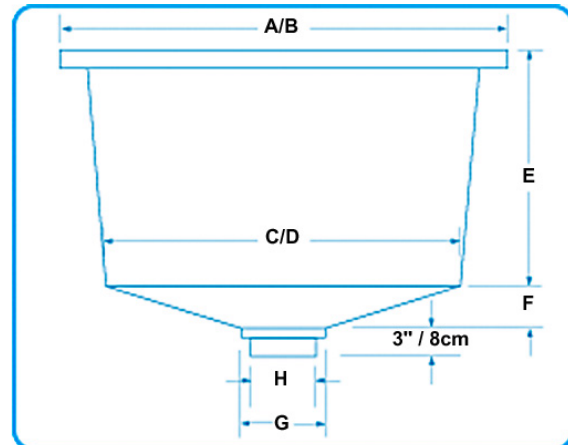

AquaPolytanks

- High Quality tanks in high-impact UV stabilised polyethylene
- Extra-strong with thick walls - only base & base rim need support
- Easily cleaned with rounded corners, conical base and built-in sump
- Base grilles available – p.o.a.
- Dark Green and Royal Blue (Koi Vat Colour)
- Nestable for storage and transport
- Semi-square design with four different sizes available
- Ideal for fish holding systems

Description	Length & Width (A/B)	Base width (C/D)	Sidewall depth (E)	Cone depth (F)	Cover insert (G)	Drain Area Dia. (H)	Approx. Gallons Litres	Trade Price £ excl. VAT			
								Tanks each	10+ rate	Deluxe Stands	10+ rate
Small	30" 76cm	22" 56cm	18" 46cm	3" 8cm	9" 23cm	7" 18cm	40 190	59.50	55.00	N/A	N/A
Medium Small	36" 91cm	28" 71cm	28" 71cm	4.5" 11cm	9" 23cm	7" 18cm	100 450	129.50	125.00	69.50	67.50
Medium Large	48" 121cm	39" 99cm	22" 56cm	4.5" 11cm	11" 28cm	7" 18cm	150 680	199.50	189.50	99.50	97.50
Large	72" 183cm	58" 147cm	28" 71cm	9" 23cm	13.5" 34cm	11.5" 29cm	360 1650	395.00	375.00	P.O.A.	P.O.A.

All measurements are approximate. Please enquire regarding carriage.

- Deluxe stands – powder-coated metal, adjustable feet w/ end stops
- Full range of tank connectors, fittings, taps and valves etc. available
- Use tanks in conjunction with BubbleBead Filters for complete systems

NEIL HARDY AQUATICA

Tel: 020 8669 6643 (Fax: 020 8773 2035)

fish@neilhardyaquatica.com

www.aquapolytanks.co.uk

See your fish differently...™